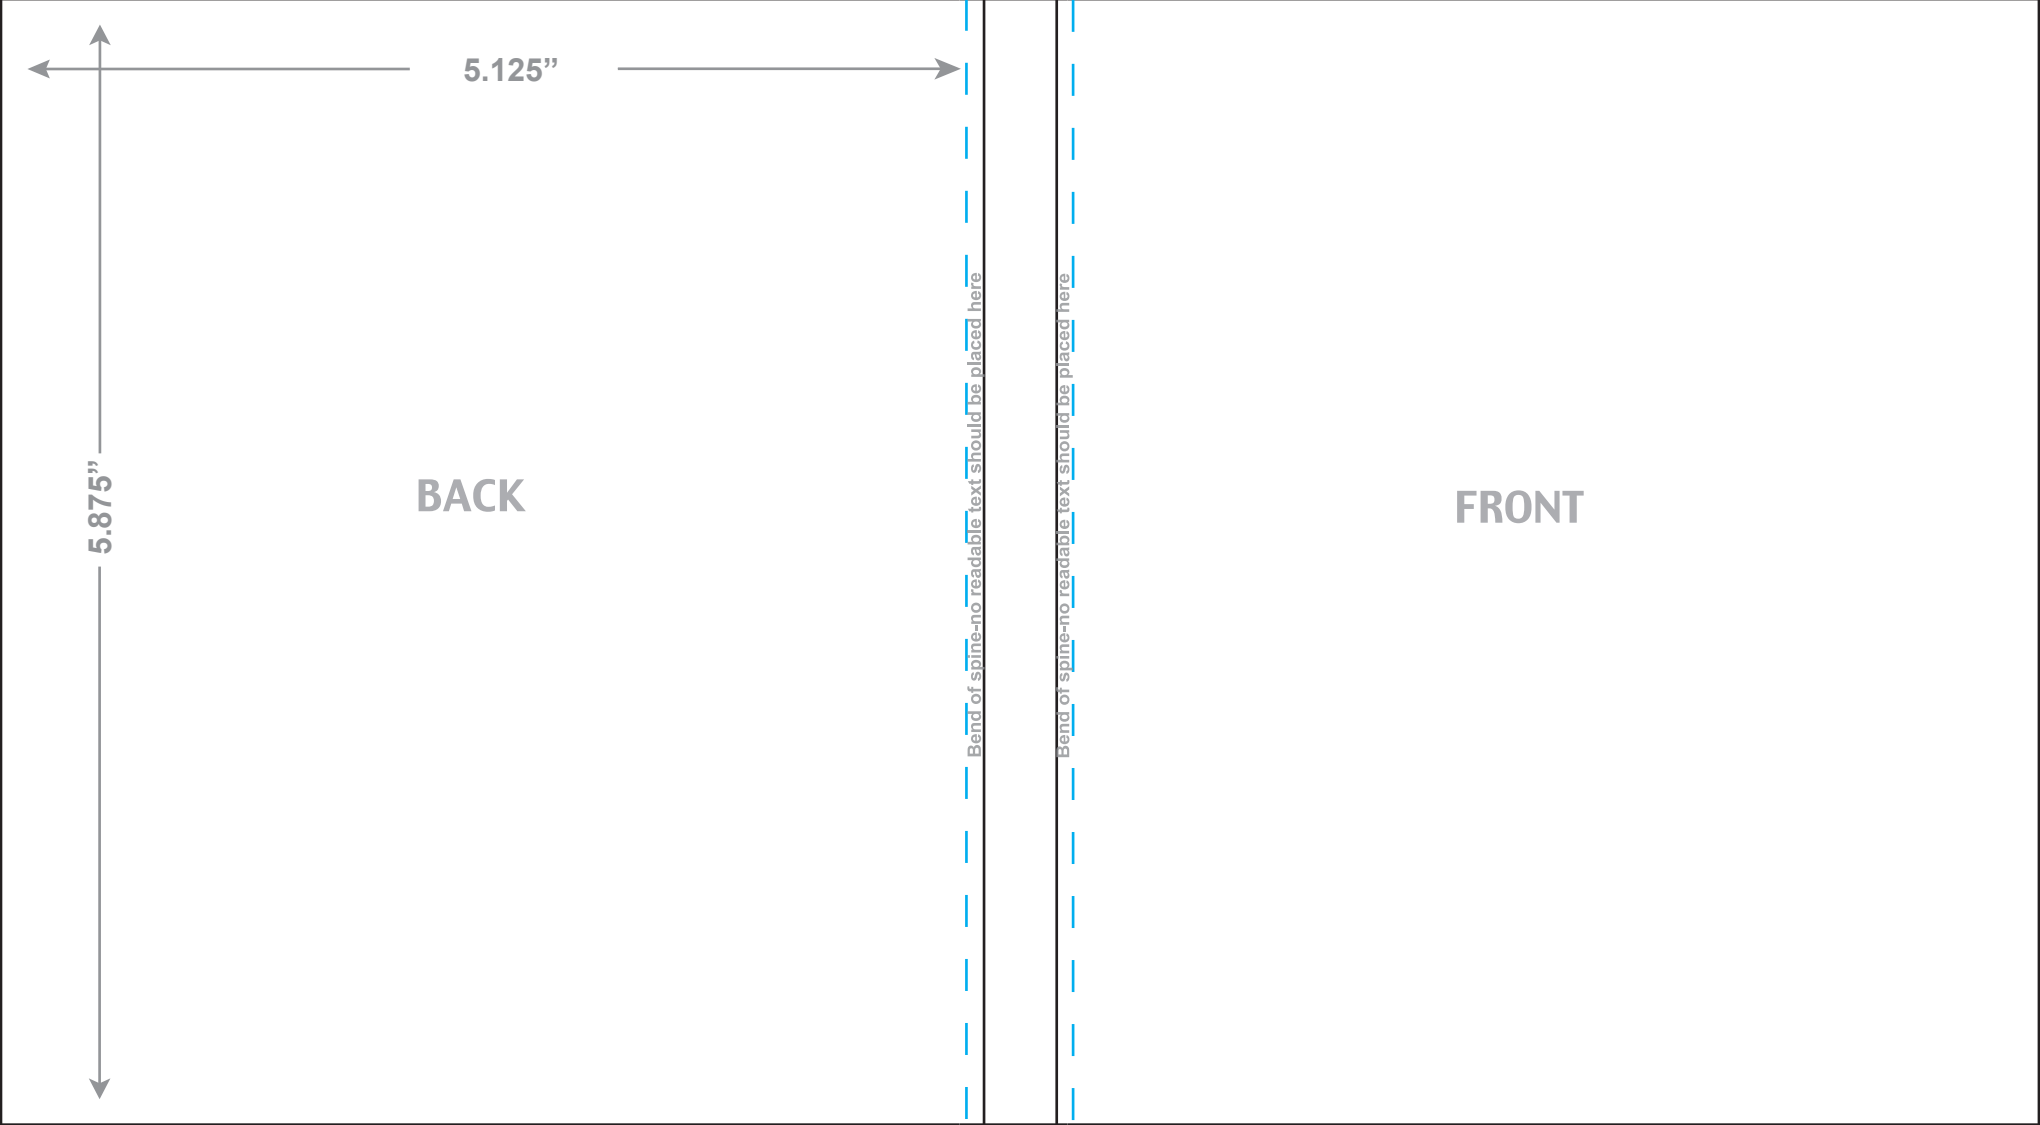

# Blu-Ray Case Wrap

Images must be 300 dpi & CMYK  
Bleed must extend to blue dotted line  
and fill the front/back cut space

1.800.874.8466

graphics@jgsmediaservices.com

Spine Width= .375"

5.125"

5.875"

BACK

FRONT

10.625"